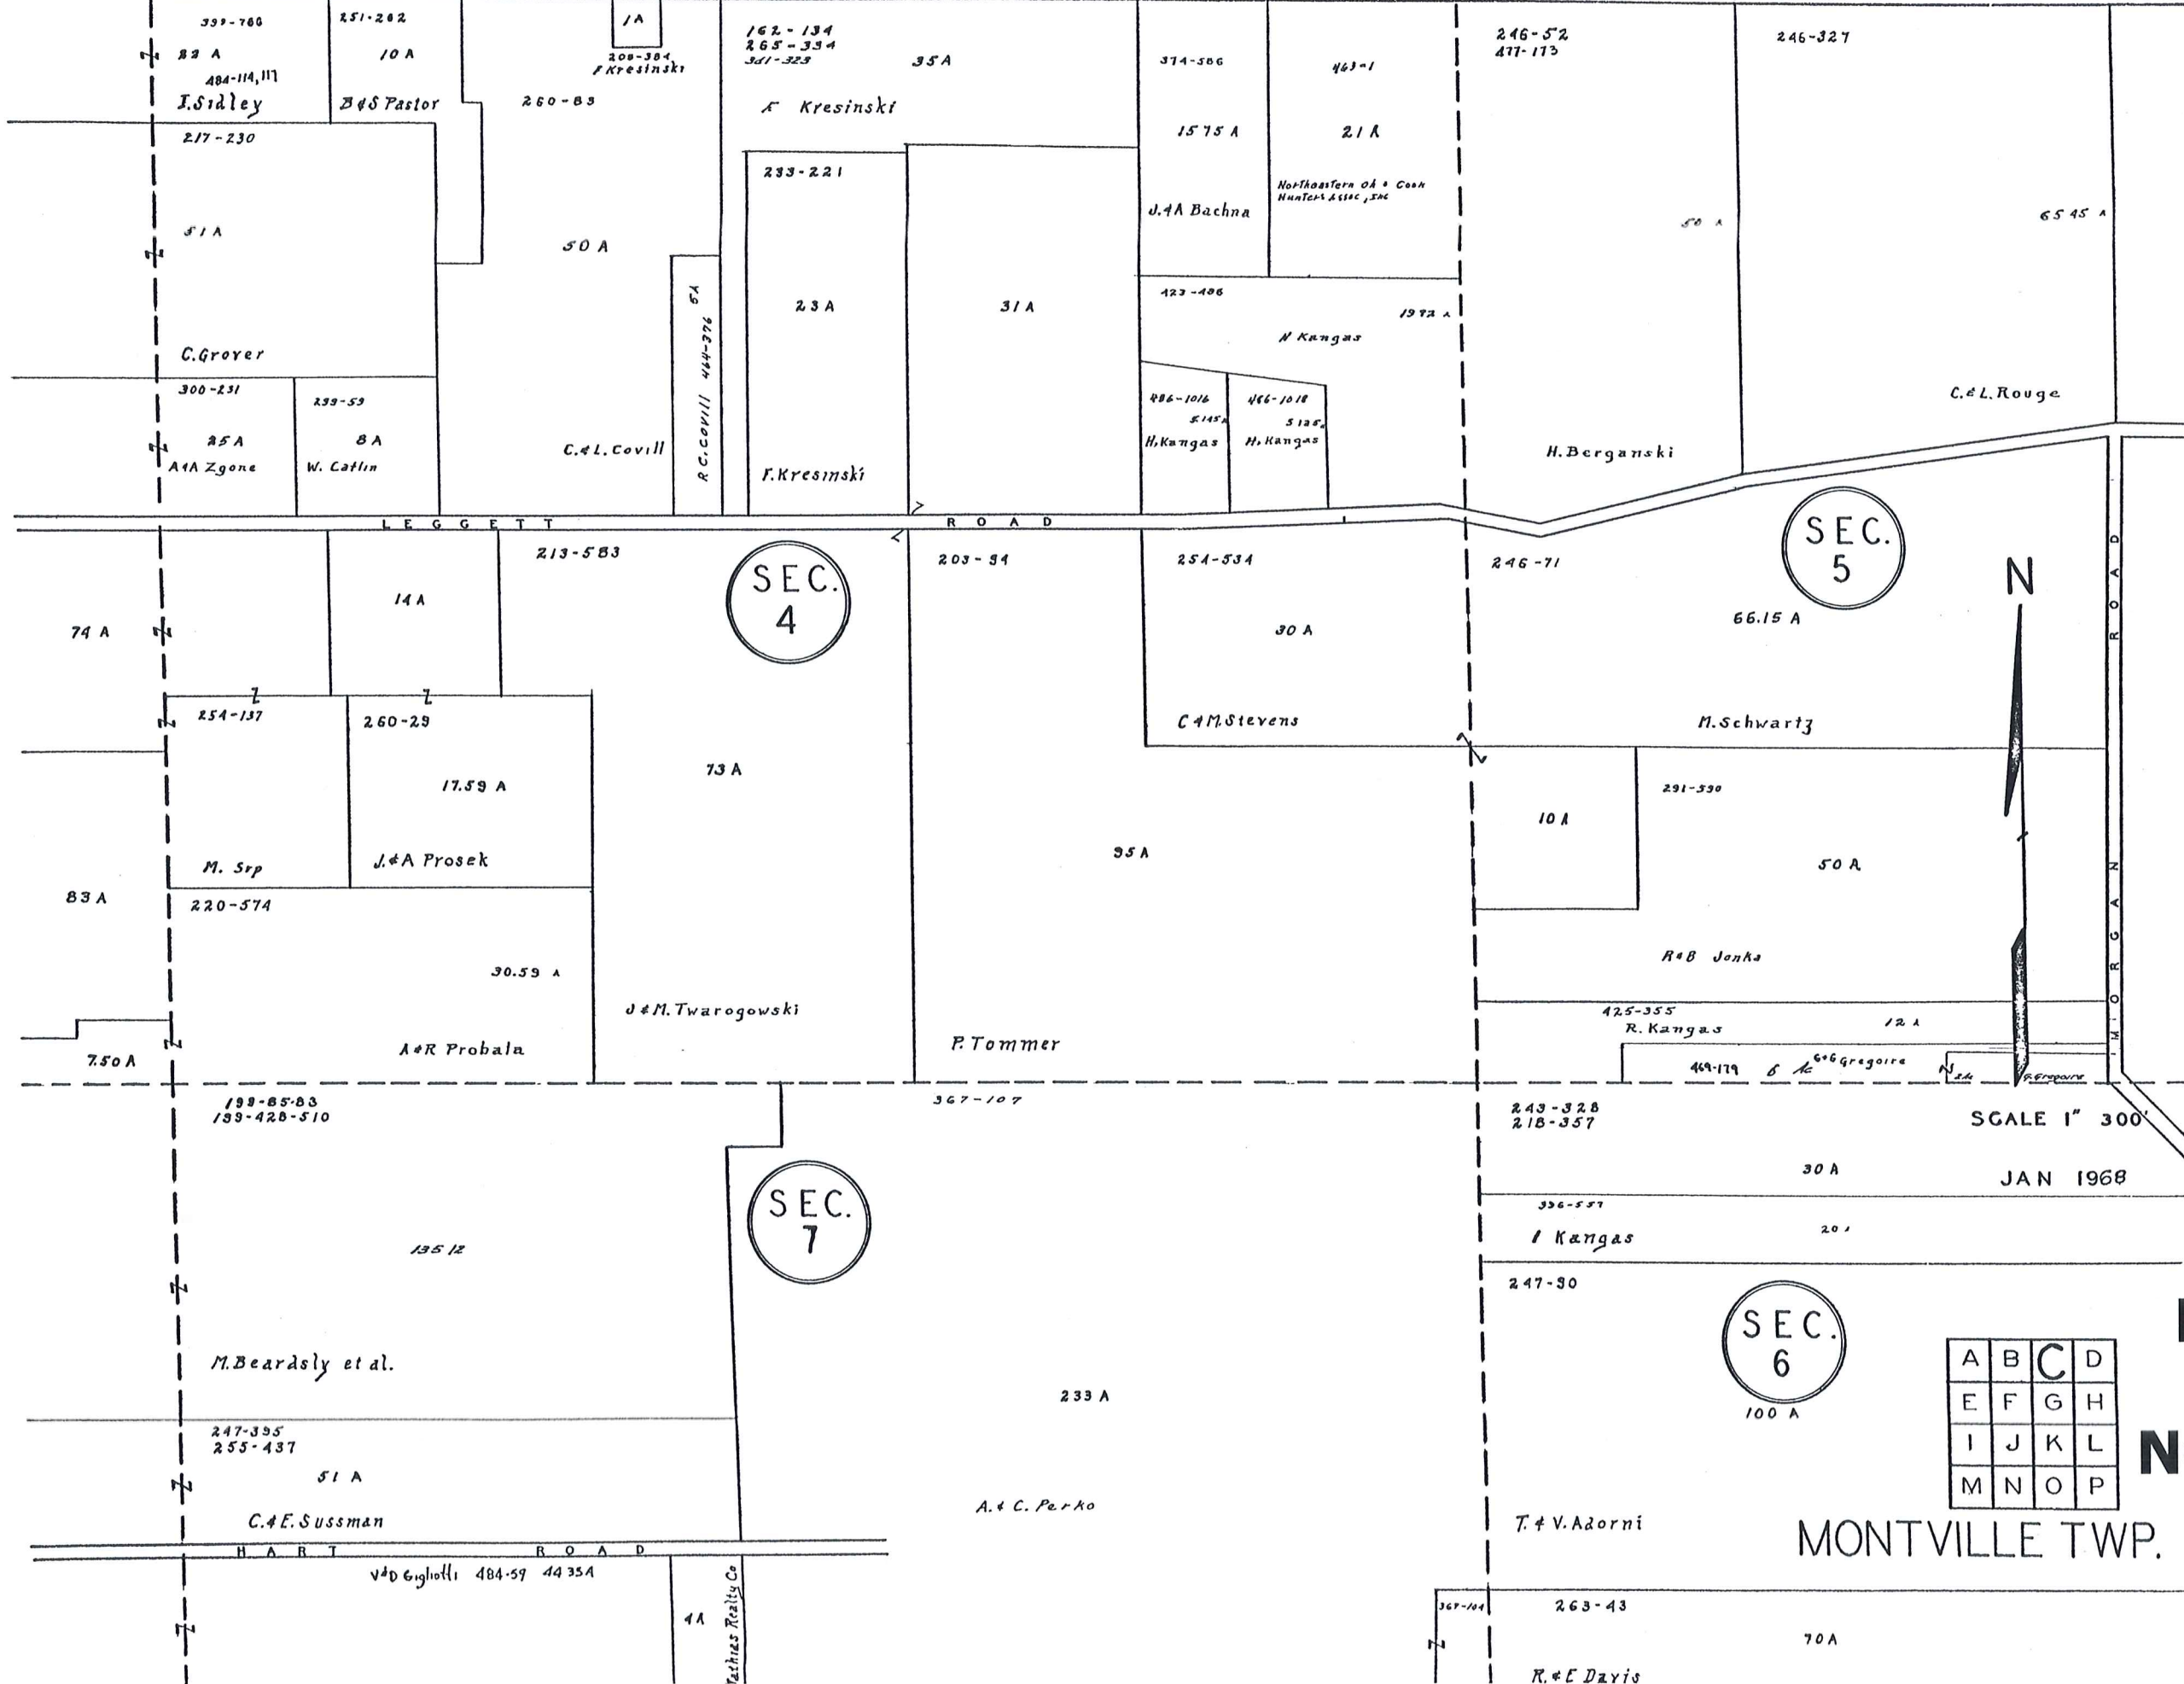

I H O M P S O N T O W N S H I P

**MONTVILLE
TWP - C
NOT TO SCALE
1968**

A	B	C	D
E	F	G	H
I	J	K	L
M	N	O	P

MONTVILLE TWP.