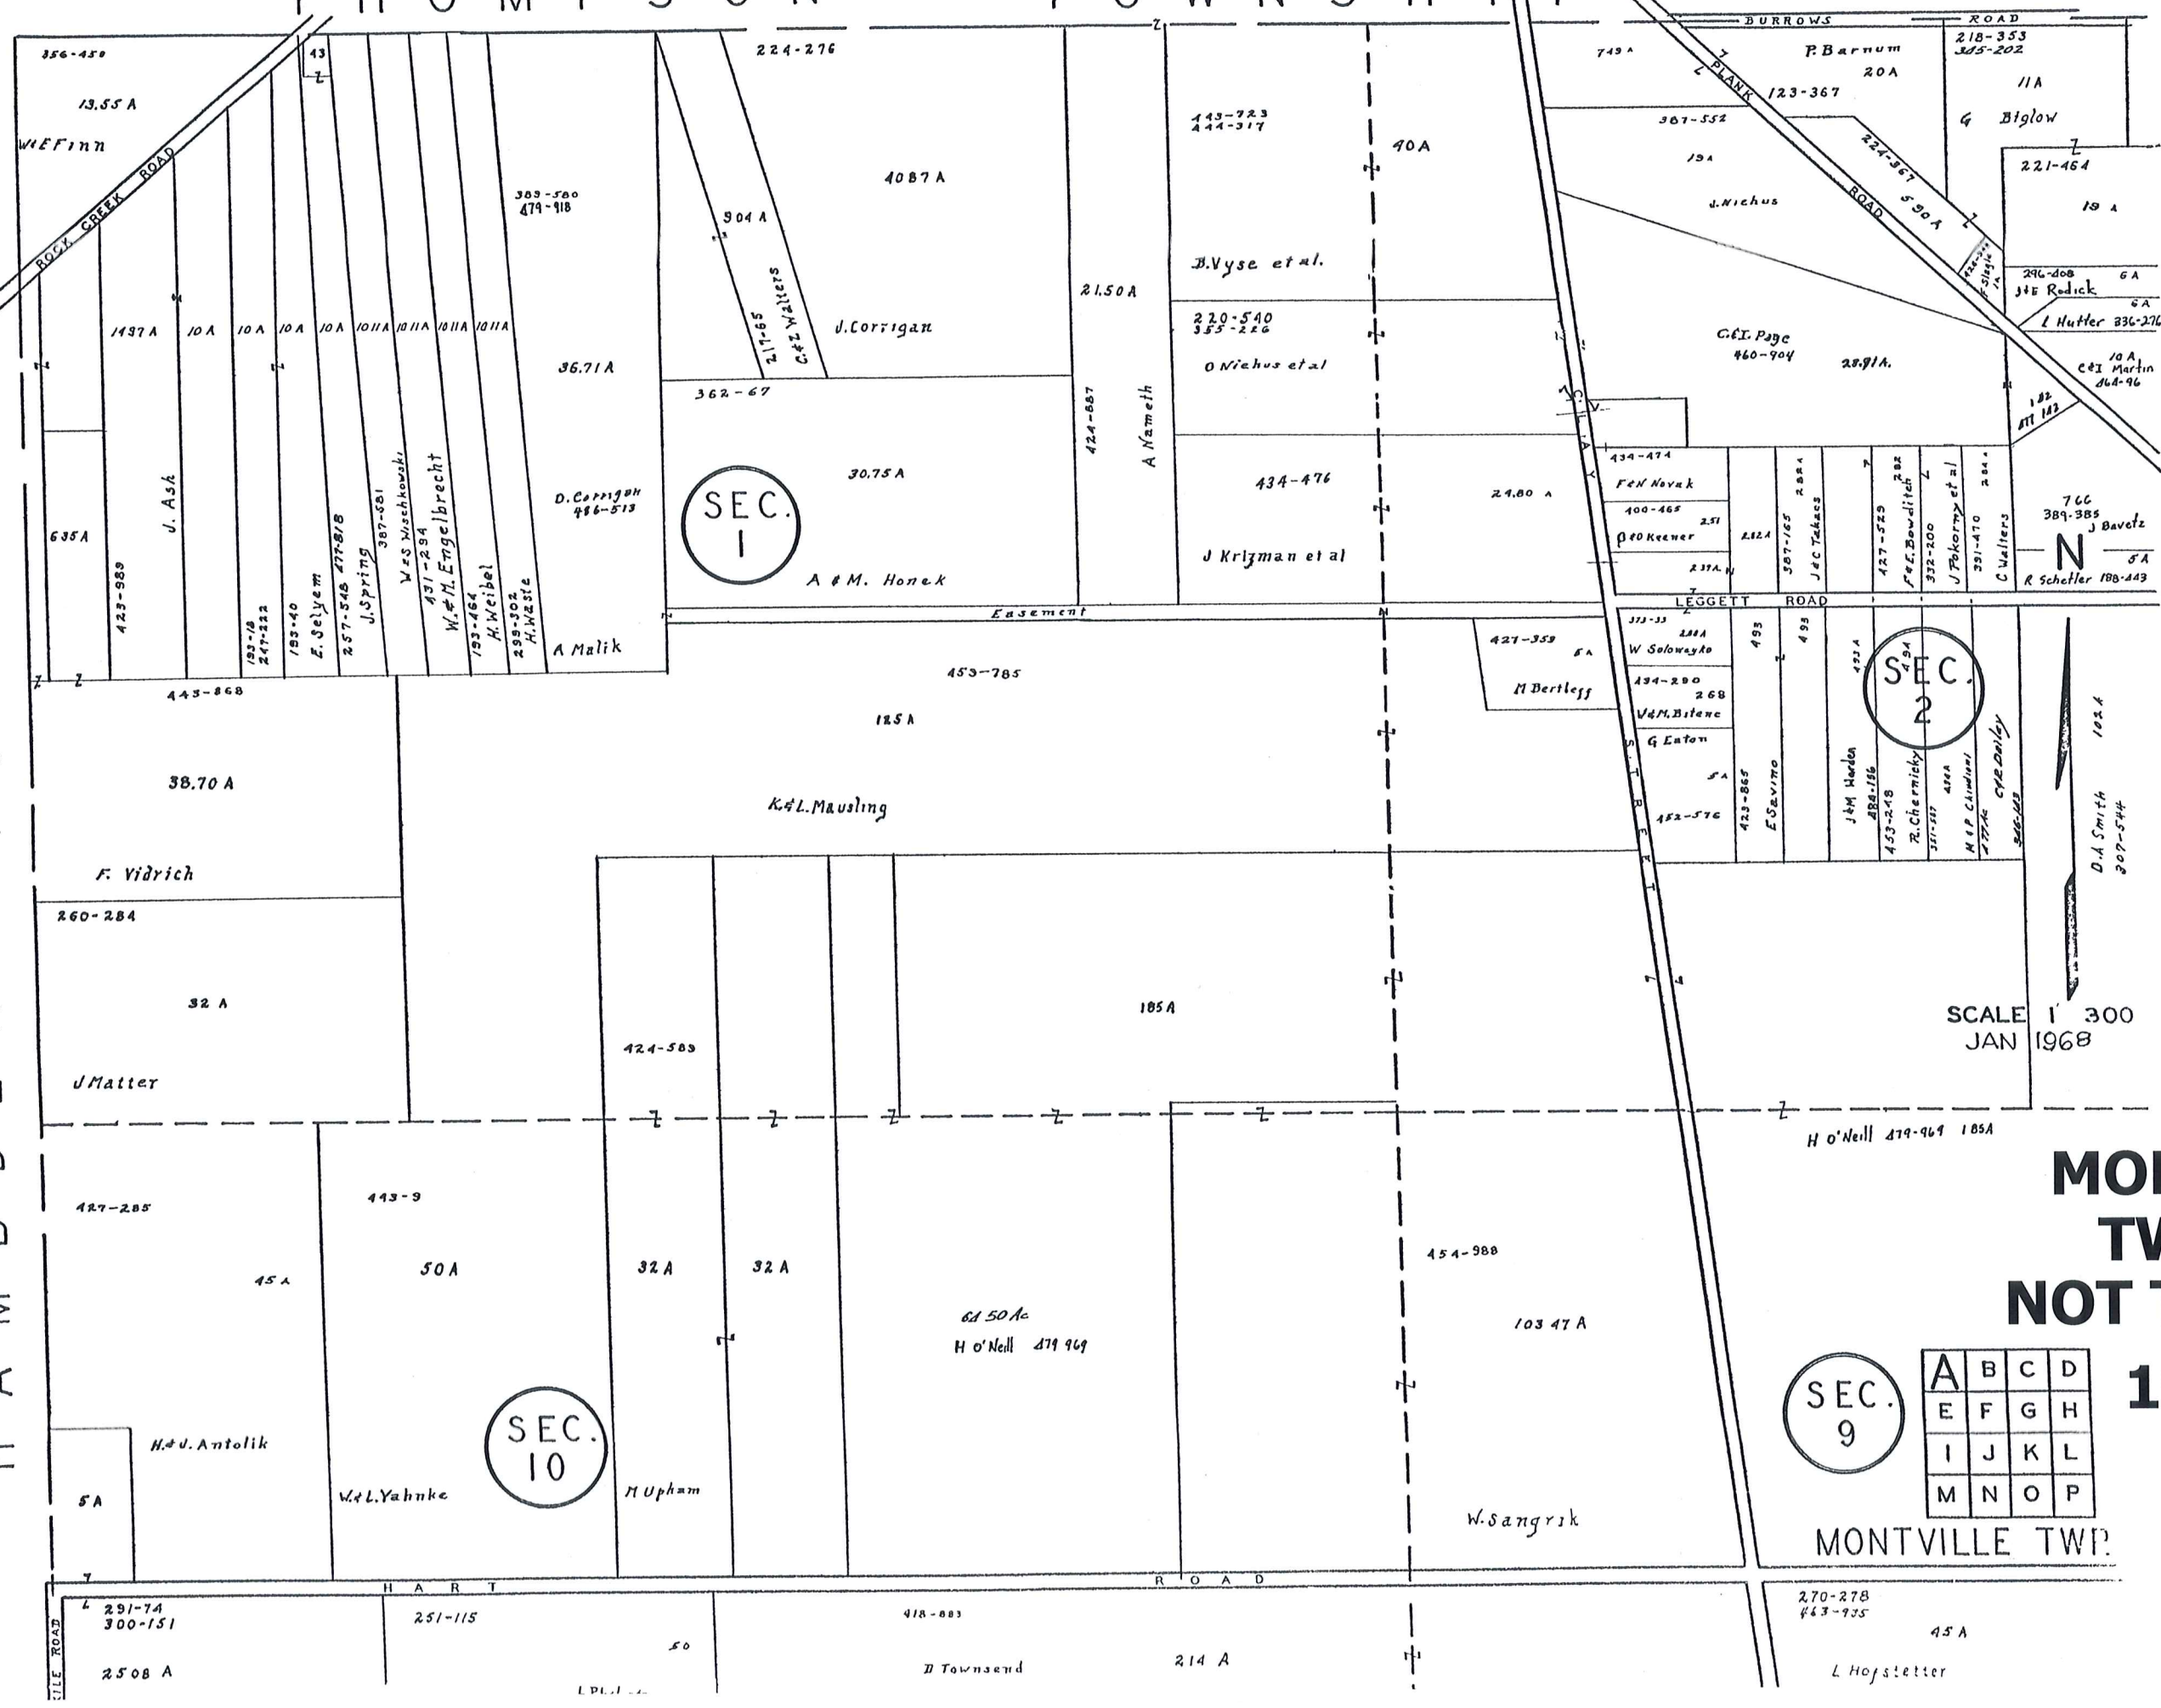

THOMPSON TOWNSHIP

HAMPDEN TOWNSHIP

MONTVILLE TWP - A
NOT TO SCALE
1968

SEC. 9

A	B	C	D
E	F	G	H
I	J	K	L
M	N	O	P

MONTVILLE TWP.

**MONTVILLE
TWP - B
NOT TO SCALE
1968**

A	B	C	D
E	F	G	H
I	J	K	L
M	N	O	P

T H O M P S O N T O W N S H I P

**MONTVILLE
TWP - D
NOT TO SCALE
1968**

SCALE 1" 300'
JAN 1968

A	B	C	D
E	F	G	H
I	J	K	L
M	N	O	P

MONTVILLE TWP

H A M B D E N T O W N S H I P

MONTVILLE TWP - E NOT TO SCALE 1968

SEC. 10

SEC. 9

SEC. 11

SEC. 12

H I G H W A Y

U S 6

SCALE 1" = 300'

A	B	C	D
E	F	G	H
I	J	K	L
M	N	O	P

MONTVILLE TWP - I NOT TO SCALE 1968

SEE
DETAIL SHEET
10 Q

**MONTVILLE
TWP - K
NOT TO SCALE
1968**

A	B	C	D
E	F	G	H
I	J	K	L
M	N	O	P

MONTVILLE TWP.
JAN 1968

MONTVILLE TWP - L NOT TO SCALE 1968

SCALE 1"=300'
JAN 1968