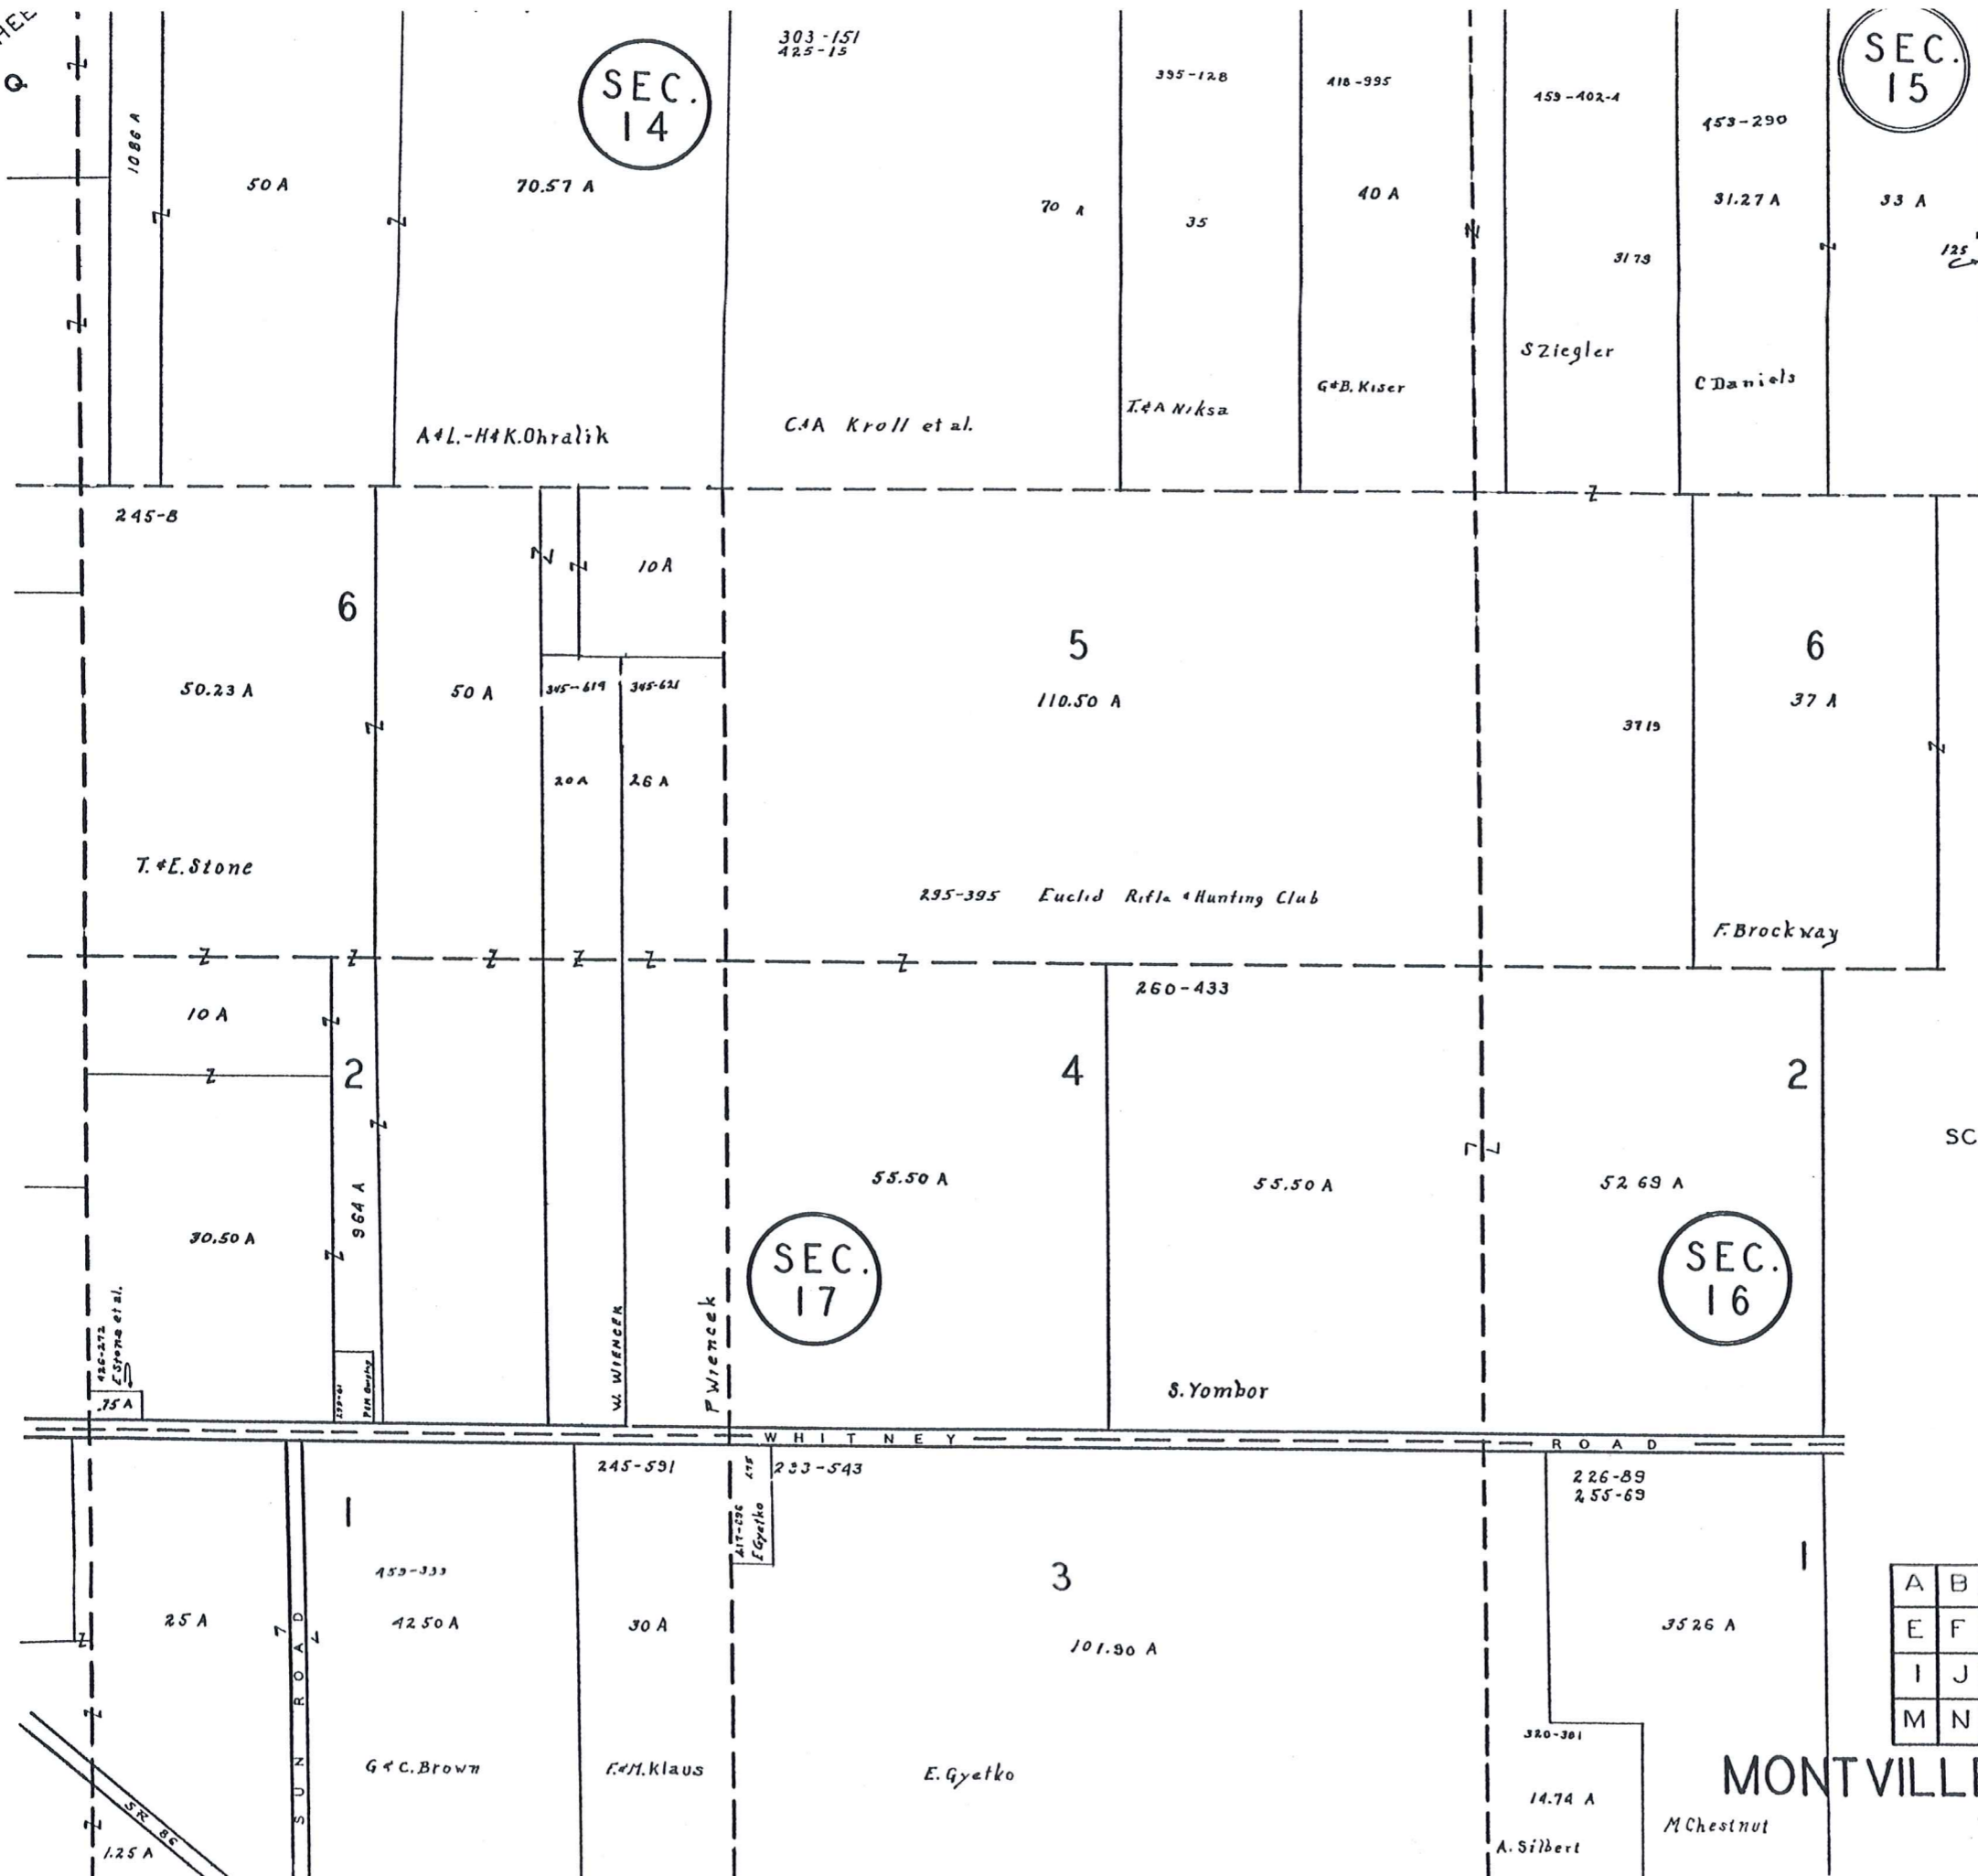

SEC. 15

MONTVILLE TWP
JAN 1968

**MONTVILLE
TWP - G
NOT TO SCALE
1968**

SEE DETAIL
SHEET 10 Q

**MONTVILLE
TWP - H
NOT TO SCALE
1968**

A	B	C	D
E	F	G	H
I	J	K	L
M	N	O	P

MONTVILLE TWP

H
A
M
B
D
E
N
T
O
W
N
S
H
I
P

MONTVILLE TWP - I NOT TO SCALE 1968

SEE
DETAIL SHEET
10 Q

**MONTVILLE
TWP - K
NOT TO SCALE
1968**

A	B	C	D
E	F	G	H
I	J	K	L
M	N	O	P

MONTVILLE TWP.
JAN 1968

MONTVILLE TWP - L NOT TO SCALE 1968

SCALE 1"=300'
JAN 1968