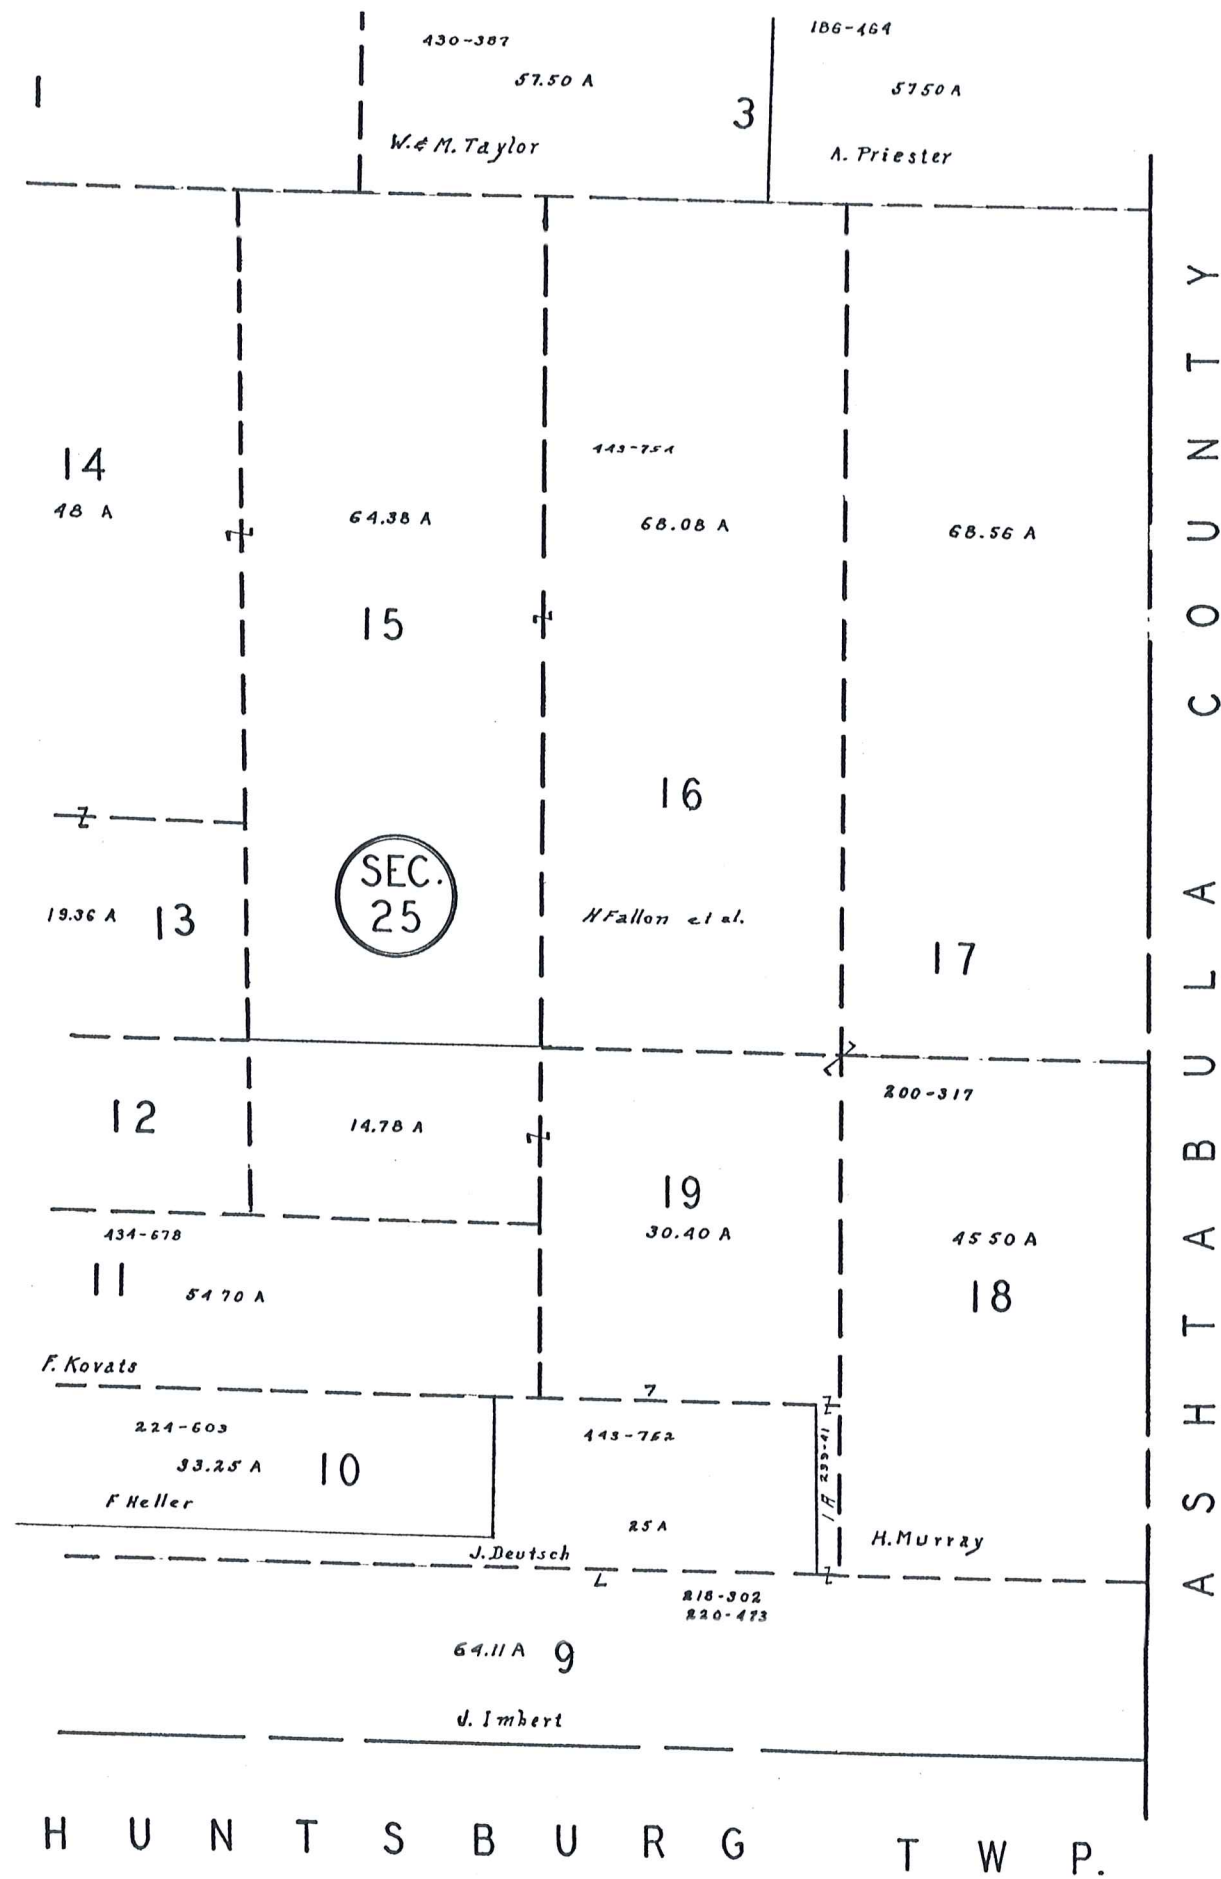

MONTVILLE TWP - P NOT TO SCALE 1968

SCALE 1" 300'
JAN 1968

A	B	C	D
E	F	G	H
I	J	K	L
M	N	O	P

MONTVILLE TWP