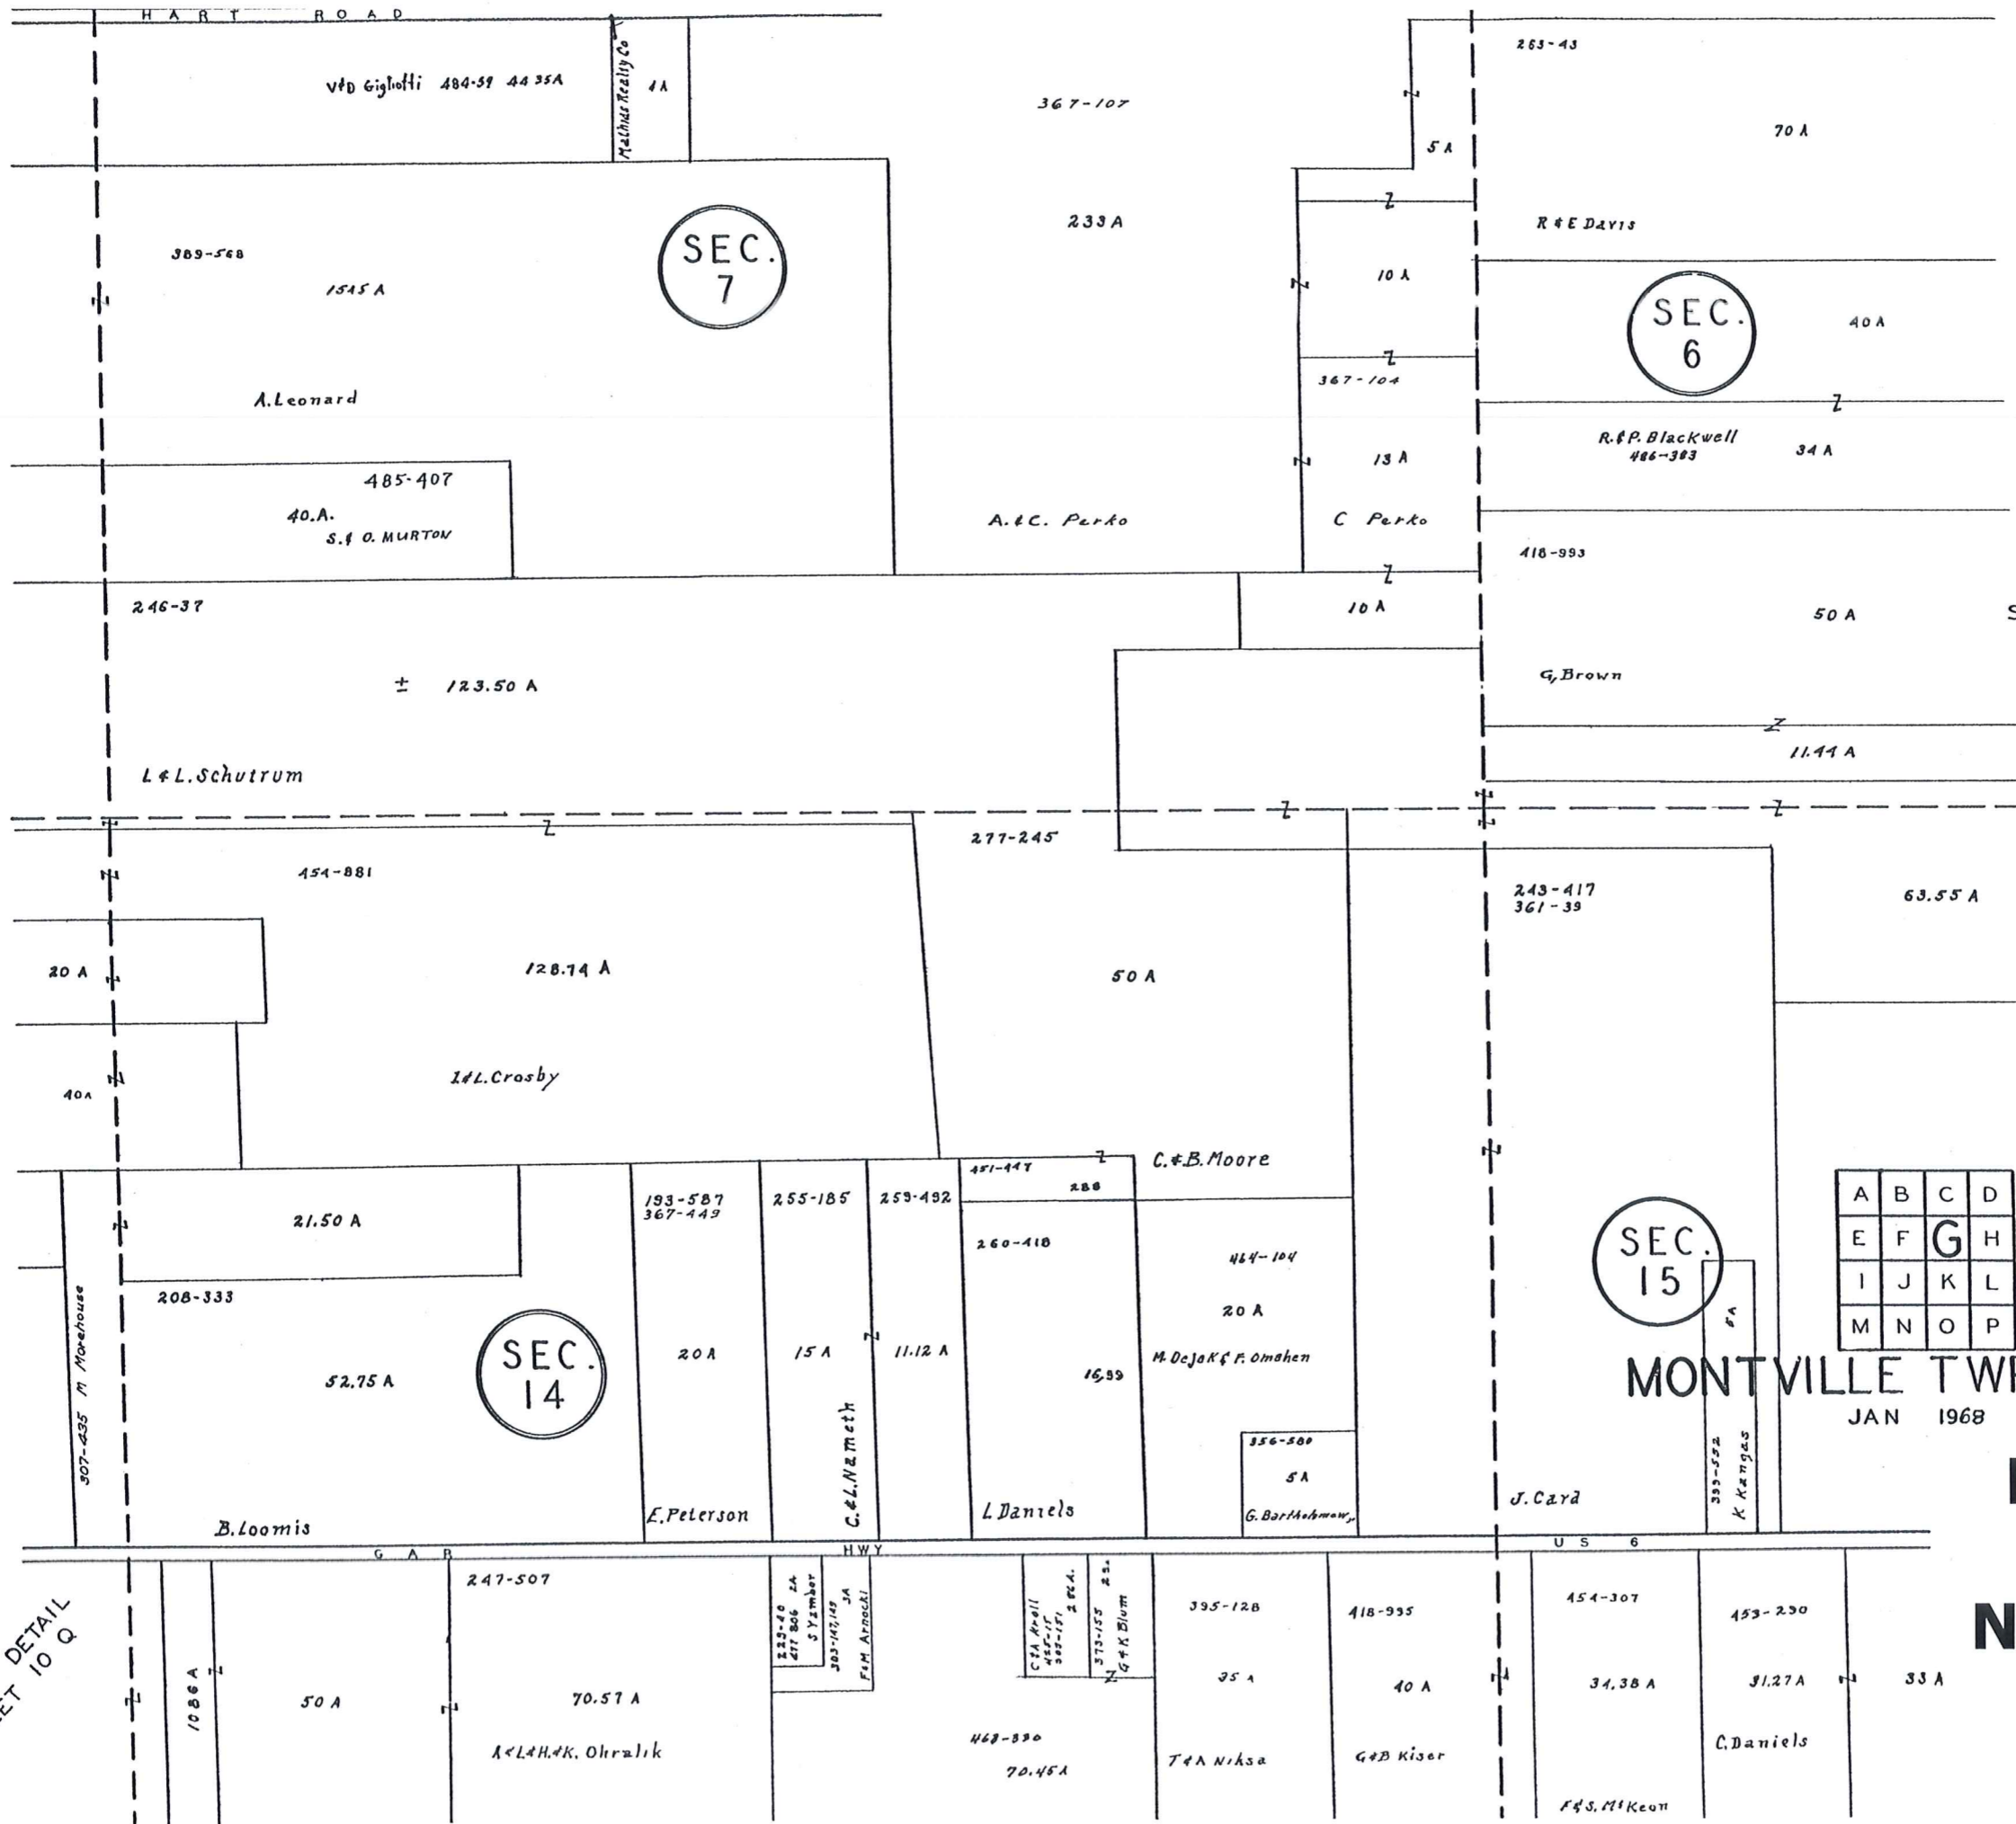

SEC. 10

SEC. 9

SEC. 11

SEC. 12

H I G H W A Y

U S 6

SCALE 1" = 300'

A	B	C	D
E	F	G	H
I	J	K	L
M	N	O	P

SEC. 15

MONTVILLE TWP
JAN 1968

**MONTVILLE
TWP - G
NOT TO SCALE
1968**

SEE DETAIL
SHEET 10 Q

**MONTVILLE
TWP - H
NOT TO SCALE
1968**

A	B	C	D
E	F	G	H
I	J	K	L
M	N	O	P

MONTVILLE TWP

H
A
M
B
D
E
N
T
O
W
N
S
H
I
P