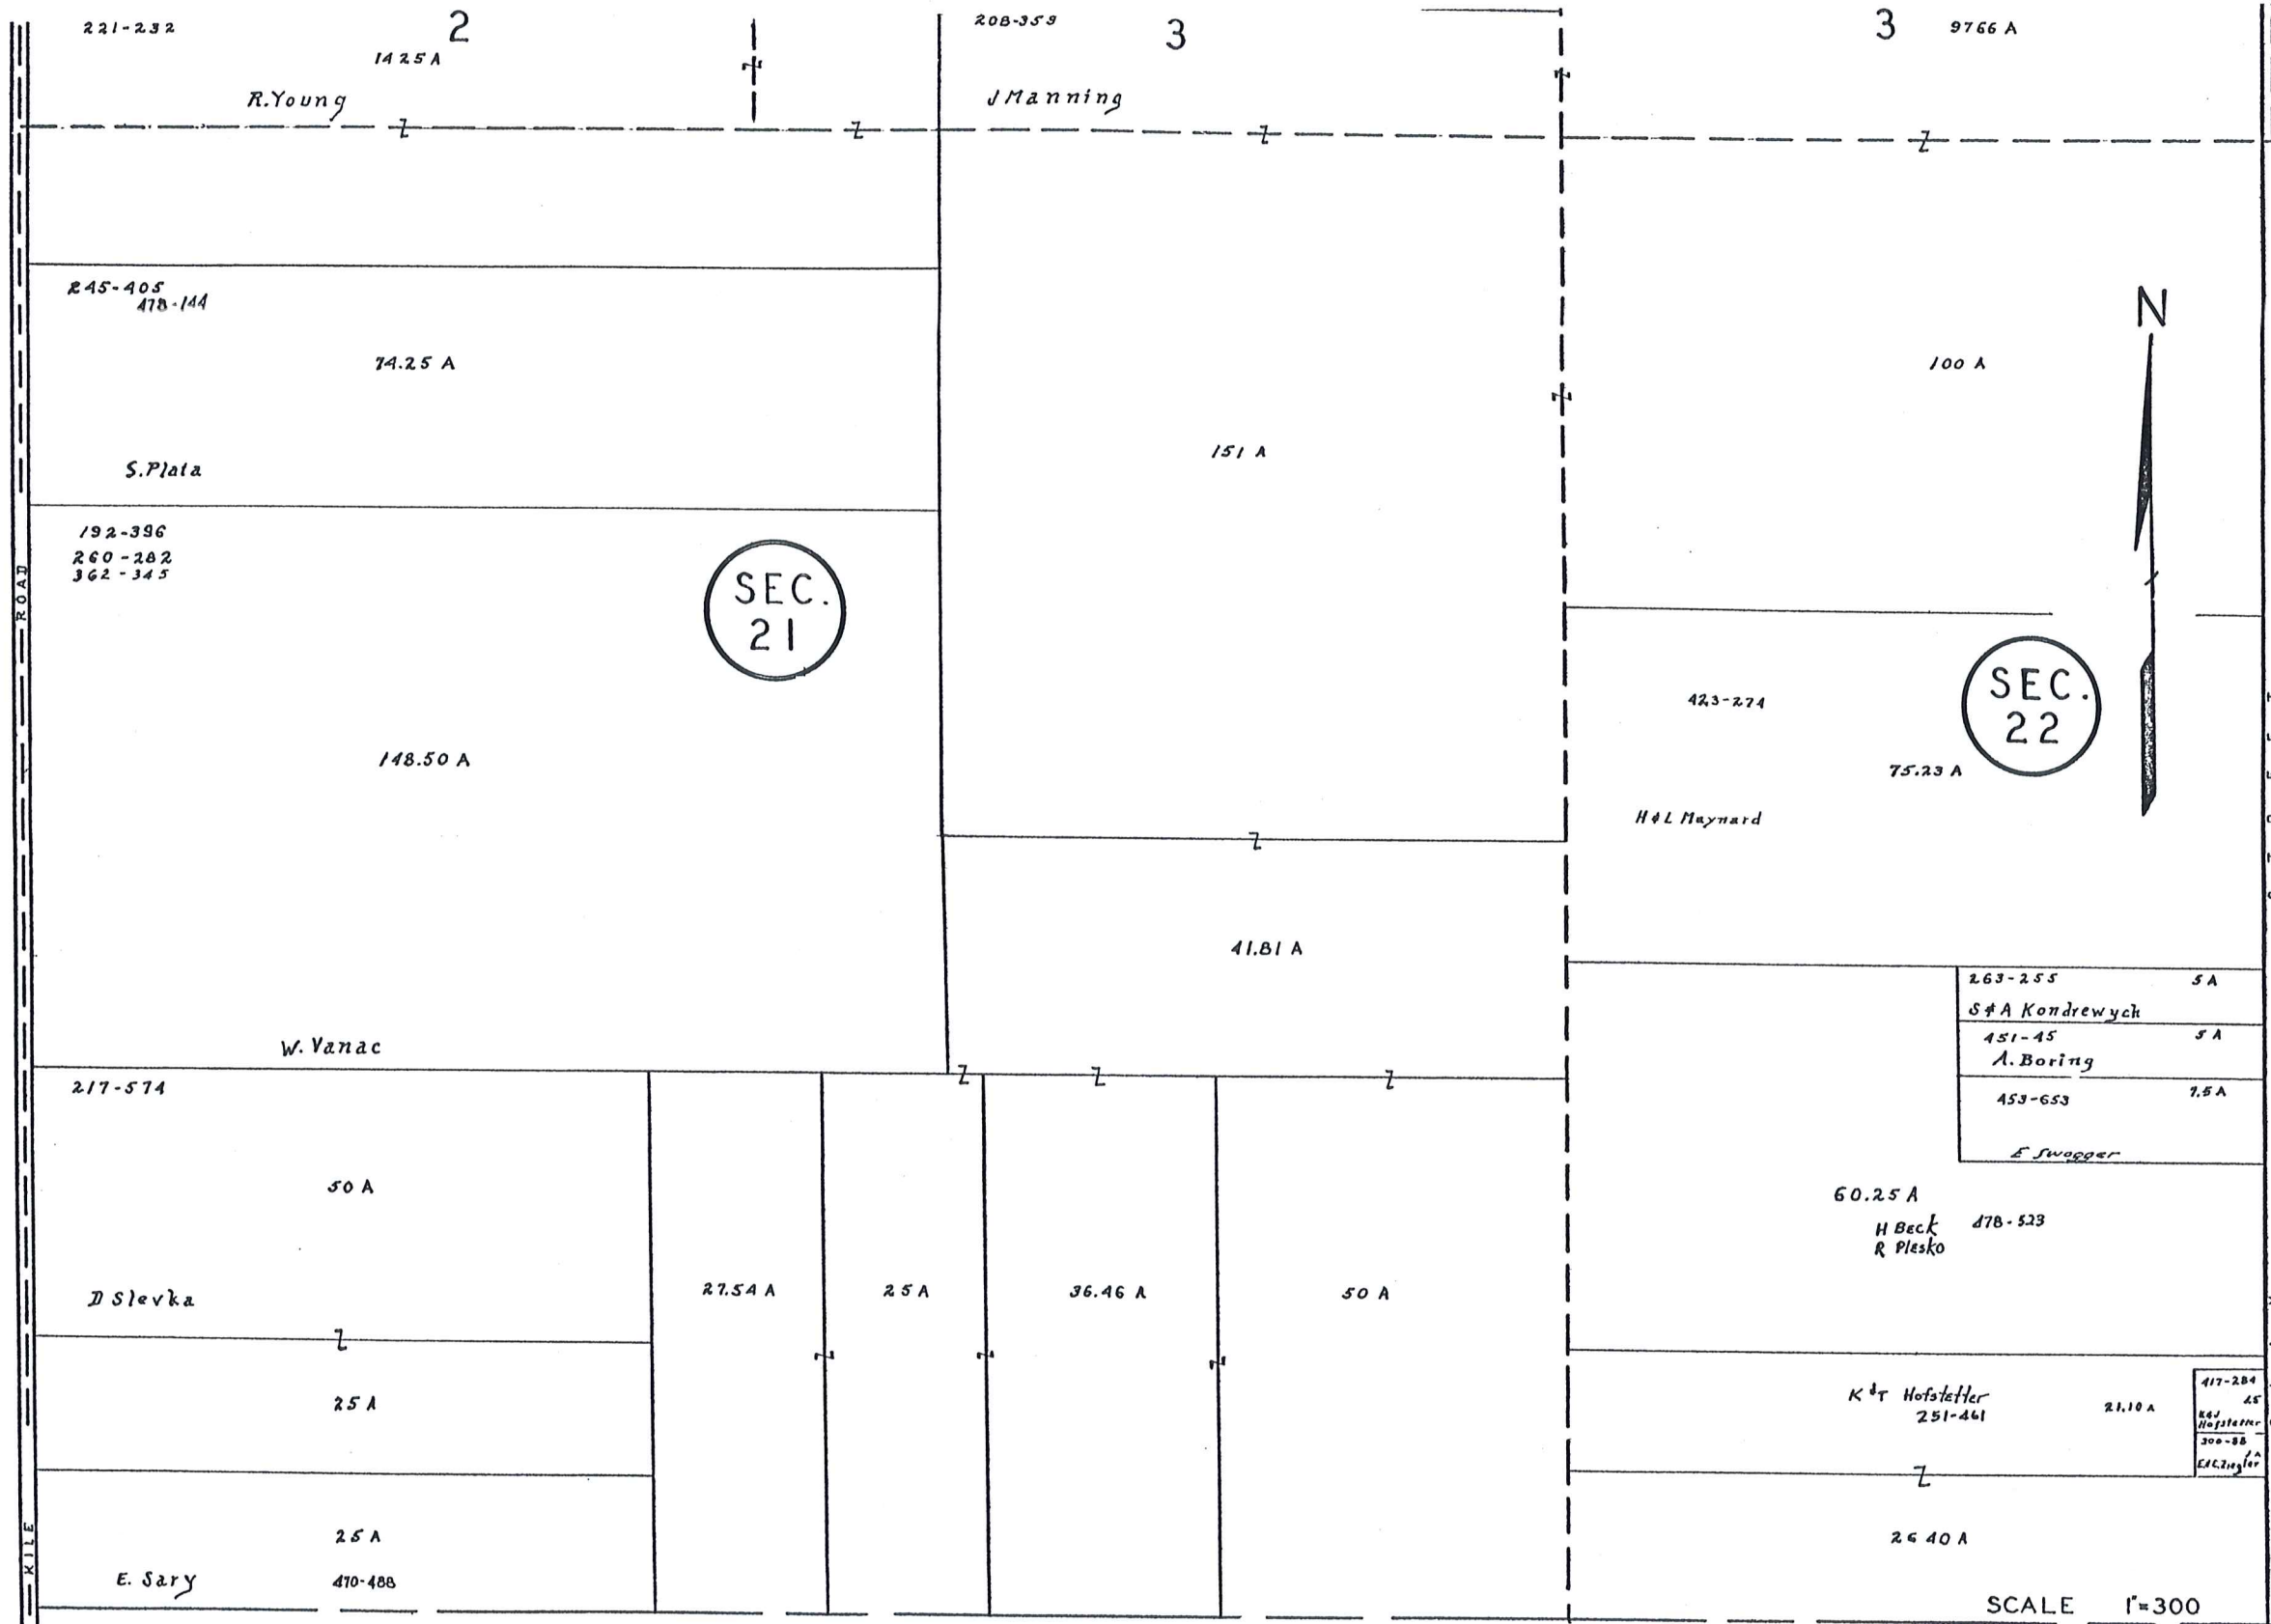

H A M B D E N T O W N S H I P

**MONTVILLE
TWP - M
NOT TO SCALE
1968**

SEC. 22

SEC. 21

SCALE 1"=300

H U N T S B U R G T O W N S H I P

A	B	C	D
E	F	G	H
I	J	K	L
M	N	O	P

MONTVILLE TWP.
JAN 1968