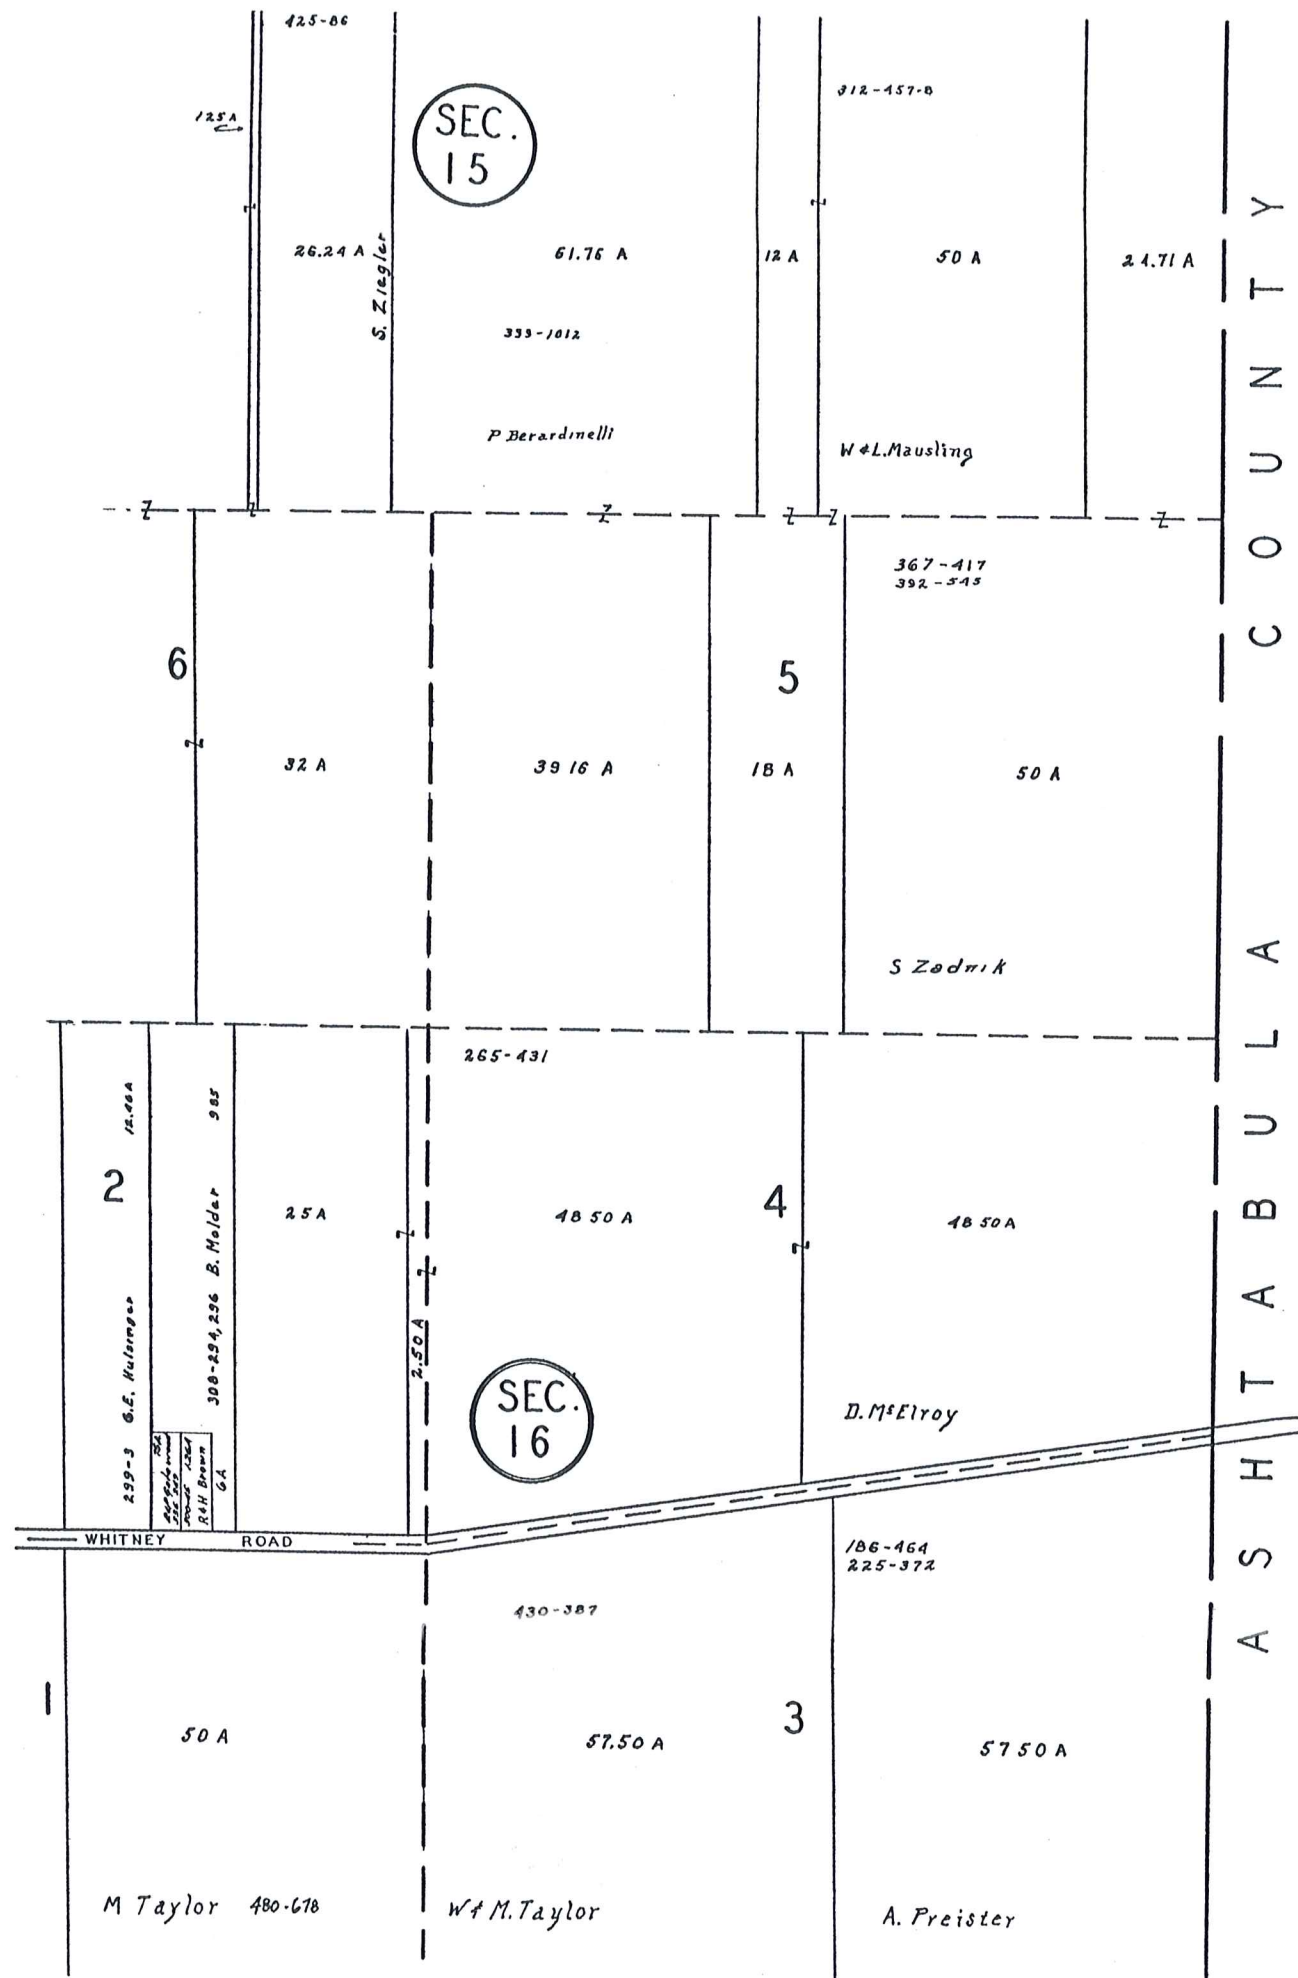

MONTVILLE TWP - I NOT TO SCALE 1968

SEE
DETAIL SHEET
10 Q

**MONTVILLE
TWP - K
NOT TO SCALE
1968**

A	B	C	D
E	F	G	H
I	J	K	L
M	N	O	P

MONTVILLE TWP.
JAN 1968

MONTVILLE TWP - L NOT TO SCALE 1968

SCALE 1"=300'
JAN 1968

A	B	C	D
E	F	G	H
I	J	K	L
M	N	O	P

MONTVILLE TWP.

H A M B D E N T O W N S H I P

**MONTVILLE
TWP - M
NOT TO SCALE
1968**

SEC. 22

SEC. 21

SCALE 1"=300

H U N T S B U R G T O W N S H I P